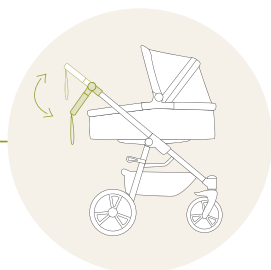

höhenverstellbarer Korkschieber
height-adjustable cork handlebar