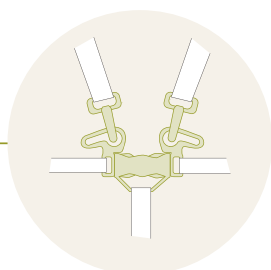

5-Punkt-Gurt
5-point harness